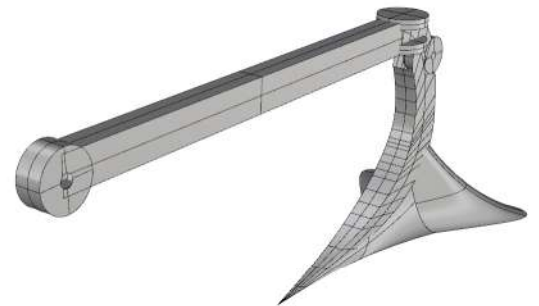

Product Name:

Plough Anchor - Galvanised Steel - 7kg

Firm Name & Address:

**Jay Wolfe Metalwork Ltd
Unit 4
Horsley Road
Northampton
NN2 6LJ**

Notes:

Date:

03/08/2016

Drawn By:

D.J. Abel

Product No:

ANGPL7