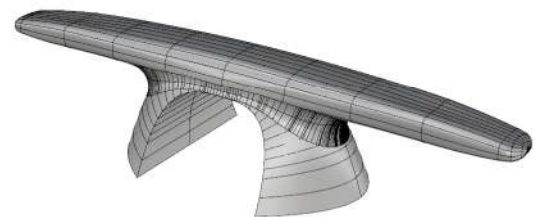

Product Name:

Bull Dog Cleat - 160mm

Firm Name & Address:

Jay Wolfe Metalwork Ltd
Unit 4
Horsley Road
Northampton
NN2 6LJ

Notes:

Date:

30/08/2016

Drawn By:

D.J. Abel

Product No:

CLBD160