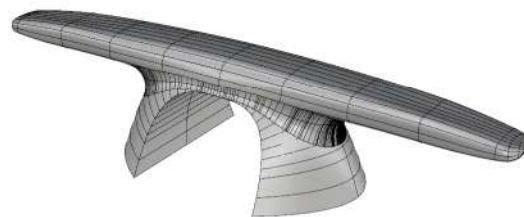

Product Name:

Bull Dog Cleat - 200mm

Firm Name & Address:

Jay Wolfe Metalwork Ltd
Unit 4
Horsley Road
Northampton
NN2 6LJ

Notes:

Date:

30/08/2016

Drawn By:

D.J. Abel

Product No:

CLBD200