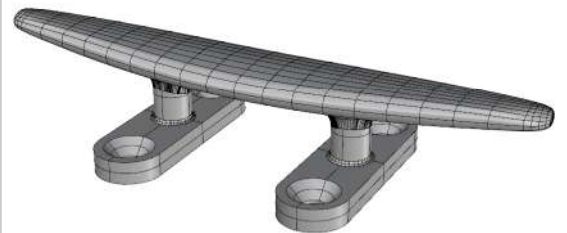

Product Name:

Mooring Cleat - 150mm

Firm Name & Address:

Jay Wolfe Metalwork Ltd
Unit 4
Horsley Road
Northampton
NN2 6LJ

Notes:

Date:

25/08/2016

Drawn By:

D.J. Abel

Product No:

CLMR150