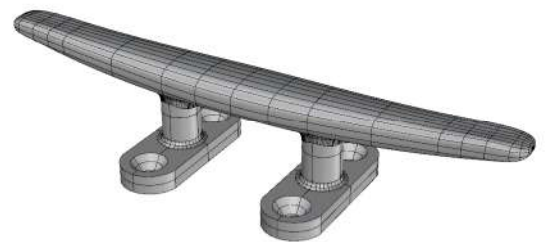

Product Name:

Mooring Cleat - 200mm

Firm Name & Address:

Jay Wolfe Metalwork Ltd
Unit 4
Horsley Road
Northampton
NN2 6LJ

Notes:

Date:

25/08/2016

Drawn By:

D.J. Abel

Product No:

CLMR200