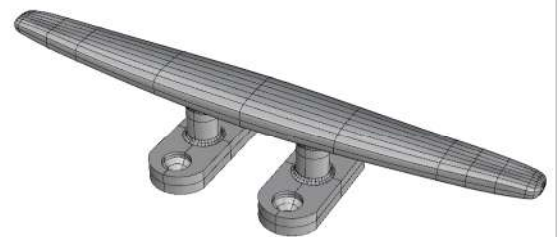

Product Name:

Mooring Cleat - 250mm

Firm Name & Address:

Jay Wolfe Metalwork Ltd
Unit 4
Horsley Road
Northampton
NN2 6LJ

Notes:

Date:

25/08/2016

Drawn By:

D.J. Abel

Product No:

CLMR250