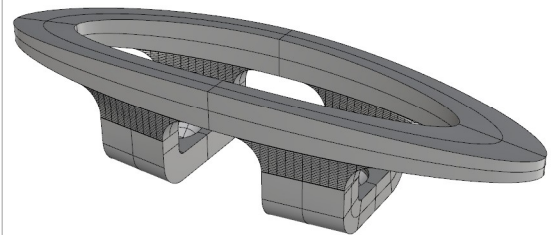

Product Name:

**OOPart Cleat - 160mm**

Firm Name & Address:

**Jay Wolfe Metalwork Ltd**  
**Unit 4**  
**Horsley Road**  
**Northampton**  
**NN2 6LJ**

Notes:

Date:

**31/08/2016**

Drawn By:

**D.J. Abel**

Product No:

**CLOOP160**