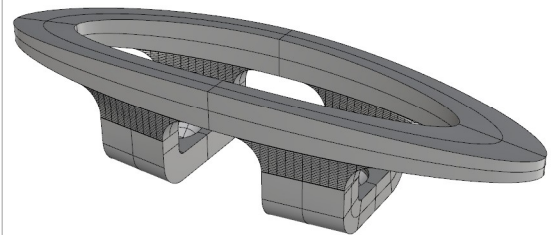

Product Name:

**OOPart Cleat - 200mm**

Firm Name & Address:

**Jay Wolfe Metalwork Ltd**  
**Unit 4**  
**Horsley Road**  
**Northampton**  
**NN2 6LJ**

Notes:

Date:

**31/08/2016**

Drawn By:

**D.J. Abel**

Product No:

**CLOOP200**