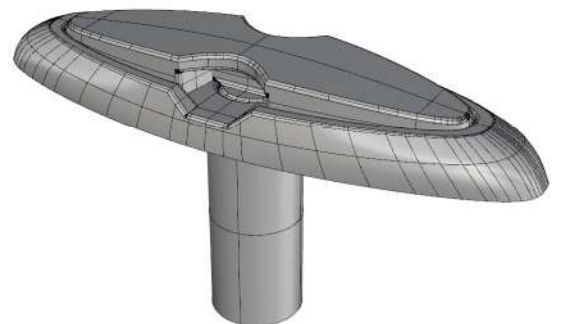

Product Name:

Disappearing Cleat - 134 x 41mm

Firm Name & Address:

Jay Wolfe Metalwork Ltd
Unit 4
Horsley Road
Northampton
NN2 6LJ

Notes:

Date:

01/09/2016

Drawn By:

D.J. Abel

Product No:

CLPOP134