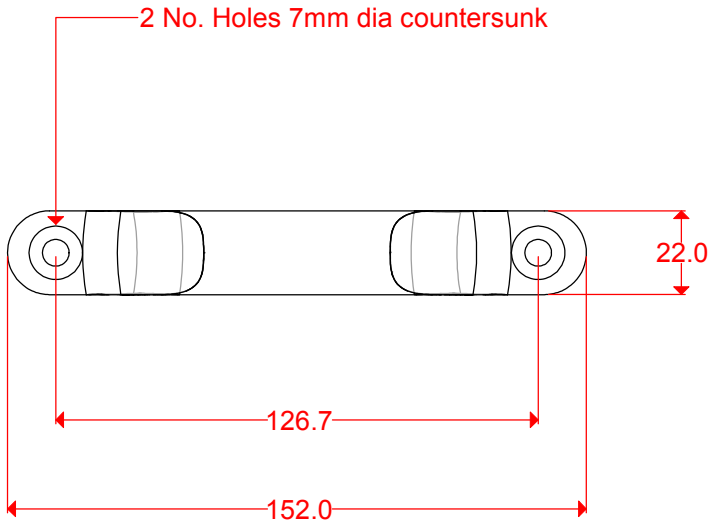

SIDE

TOP

END

Product Name:
Fairlead 6 Inch / 152 mm

Firm Name & Address:
Jay Wolfe Metalwork Ltd
Unit 4
Horsley Road
Northampton
NN2 6LJ

Notes:
 /

Date:
23.02.2017

Drawn By:
D.J. Abel