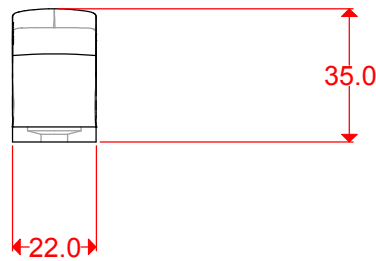

SIDE

TOP

END

Product Name:
Fairlead 6 Inch / 152 mm

Firm Name & Address:
Jay Wolfe Metalwork Ltd
Unit 4
Horsley Road
Northampton
NN2 6LJ

Notes:
 /

Date:
23.02.2017

Drawn By:
D.J. Abel