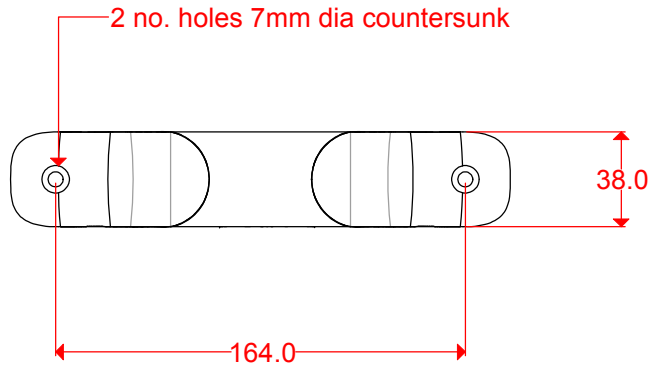

SIDE

TOP

END

Product Name:
Fairlead 8 inch / 200mm

Firm Name & Address:
Jay Wolfe Metalwork Ltd
Unit 4
Horsley Road
Northampton
NN2 6LJ

Notes:
/

Date:
23.02.2017

Drawn By:
D.J. Abel