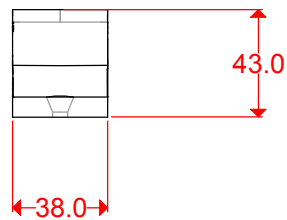

SIDE

TOP

END

Product Name:
Fairlead 8 inch / 200mm

Firm Name & Address:
Jay Wolfe Metalwork Ltd
Unit 4
Horsley Road
Northampton
NN2 6LJ

Notes:
/

Date:
23.02.2017

Drawn By:
D.J. Abel