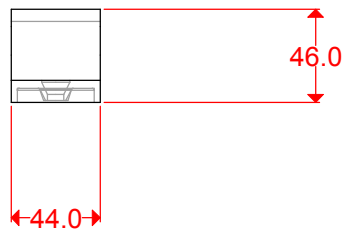

**SIDE**

**TOP**

**END**

Product Name:  
Fairlead 10 inch / 255mm

Firm Name & Address:  
Jay Wolfe Metalwork Ltd  
Unit 4  
Horsley Road  
Northampton  
NN2 6LJ

Notes:  
/

Date:  
23.02.2017

Drawn By:  
D.J. Abel