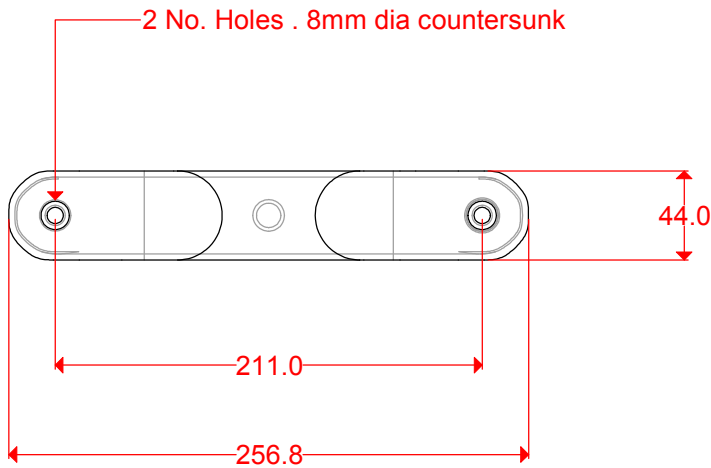

**SIDE**

**TOP**

**END**

Product Name:  
Fairlead 10 inch / 255mm

Firm Name & Address:  
Jay Wolfe Metalwork Ltd  
Unit 4  
Horsley Road  
Northampton  
NN2 6LJ

Notes:  
/

Date:  
23.02.2017

Drawn By:  
D.J. Abel

Product No:  
FAIR255