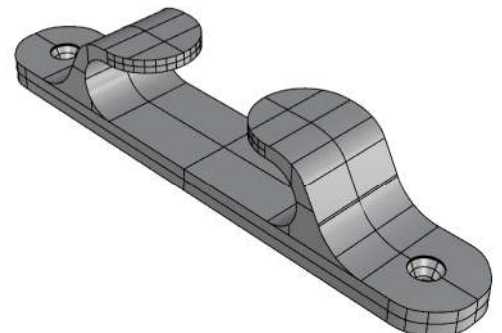

**SIDE**

**TOP**

**END**

Product Name:  
Fairlead 10 inch / 255mm

Firm Name & Address:  
Jay Wolfe Metalwork Ltd  
Unit 4  
Horsley Road  
Northampton  
NN2 6LJ

Notes:  
/

Date:  
23.02.2017

Drawn By:  
D.J. Abel

Product No:  
FAIR255