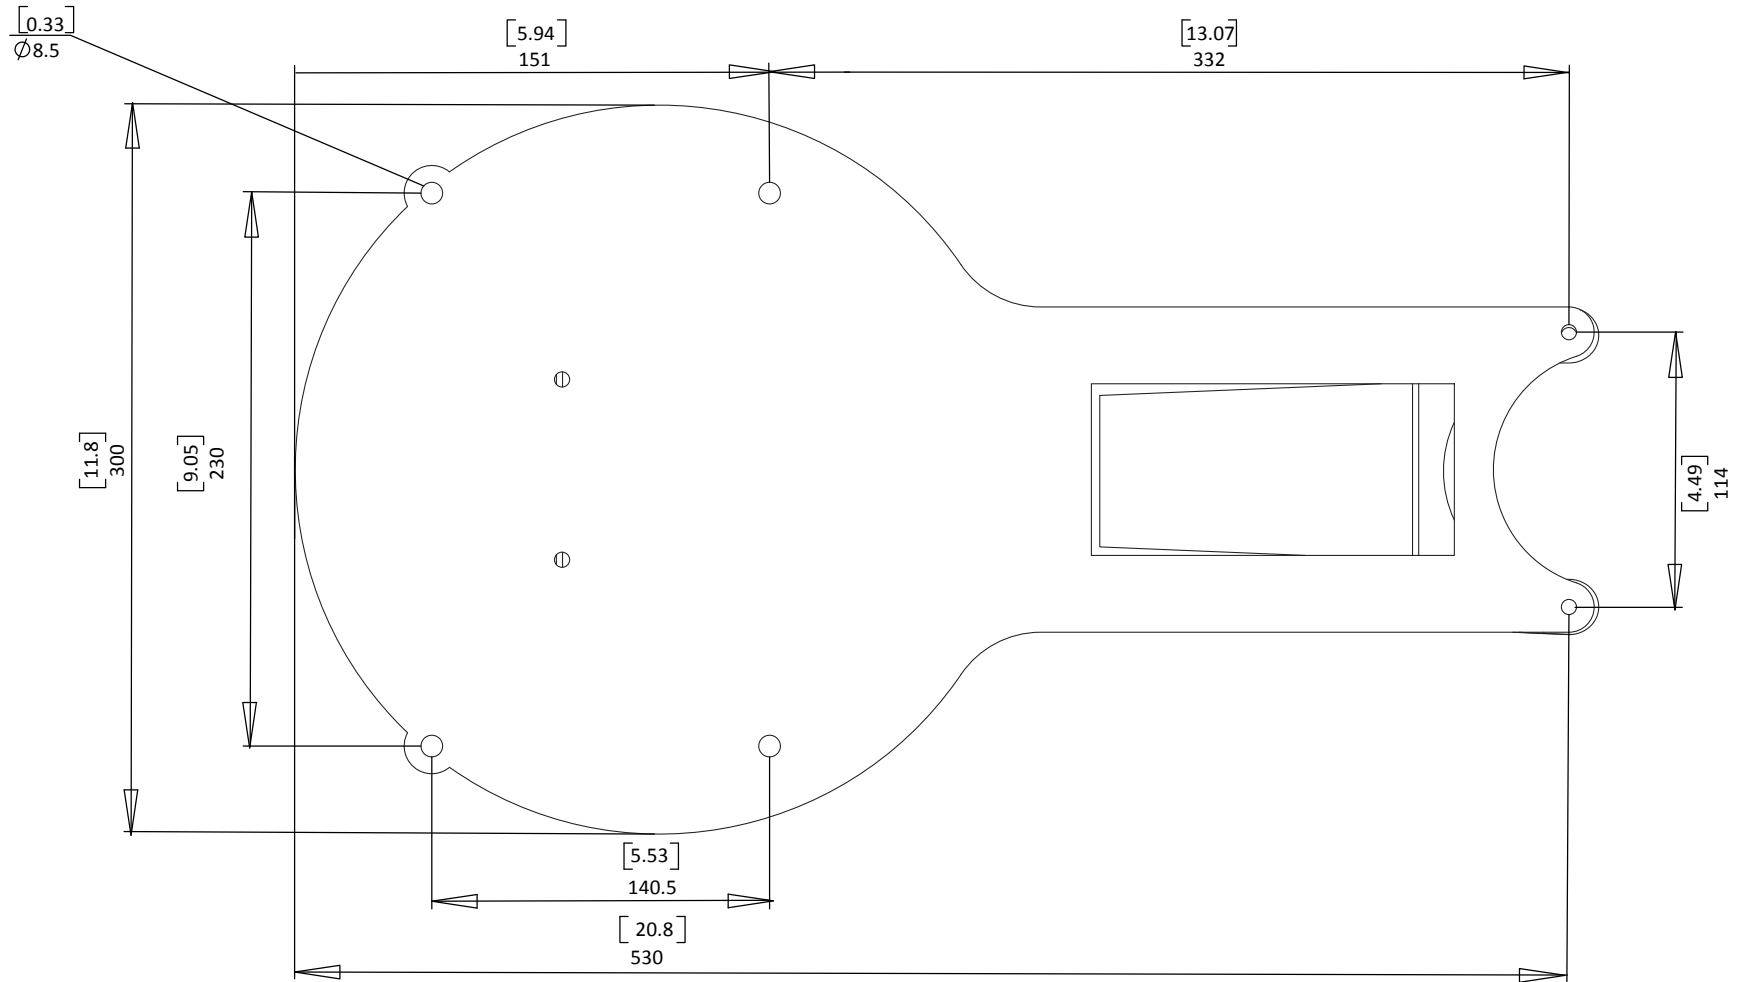

M92698 Mast Mount Fixing Dimensions

For help & information
email: sales@scanstrut.com
tel: +44 (0) 1392 531280

SCANSTRUT
designed for life at sea