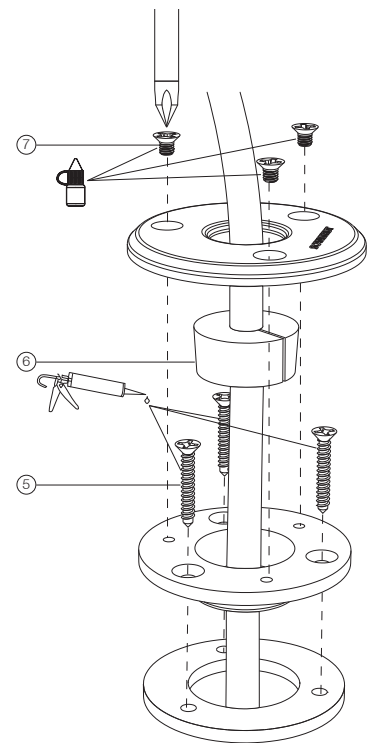

### Our Flagship Range.

Our low-profile design reduces the overall seal height by up to 71% when compared to our standard range by concealing our seal technology below the mounting surface. This results in a cleaner, more refined appearance.

Achieve a premium finish, with our pioneering features:

- IP68 Waterproof.
- Designed for multiple cables up to 15mm (0.59"). (DS-LP-MULTI-S only)
- Supplied with pre-drilled, black and split bungs (excluding DS-LP-MULTI-S)
- Install cables without cutting off the connector (excluding DS-LP-MULTI-S)
- UV Resistant.
- Hides the cable seal technology below the installation surface
- Constructed from marine-grade 316 Stainless Steel.
- No messy sealant, ensuring a tidy finish.
- Simplified installation that saves you time and effort.
- Guaranteed 100% watertight seal.
- Perfect for Radar, light bars, rooftop electronics, and more.
- Easy pocket install with hole saw.

DS-LP-16-S

Cables from 2-8mm (0.08"-0.35")  
For connectors up to Ø16mm (0.63")

DS-LP-21A-S  
DS-LP-21B-S

Cables from 4-9mm (0.15"-0.35")  
For connectors up to Ø21mm (0.82")

DS-LP-30-S

Cables from 9-14mm (0.35"-0.55")  
For connectors up to Ø30mm (1.18")

DS-LP-MULTI-S

For multiple cables up to Ø15mm (0.59")